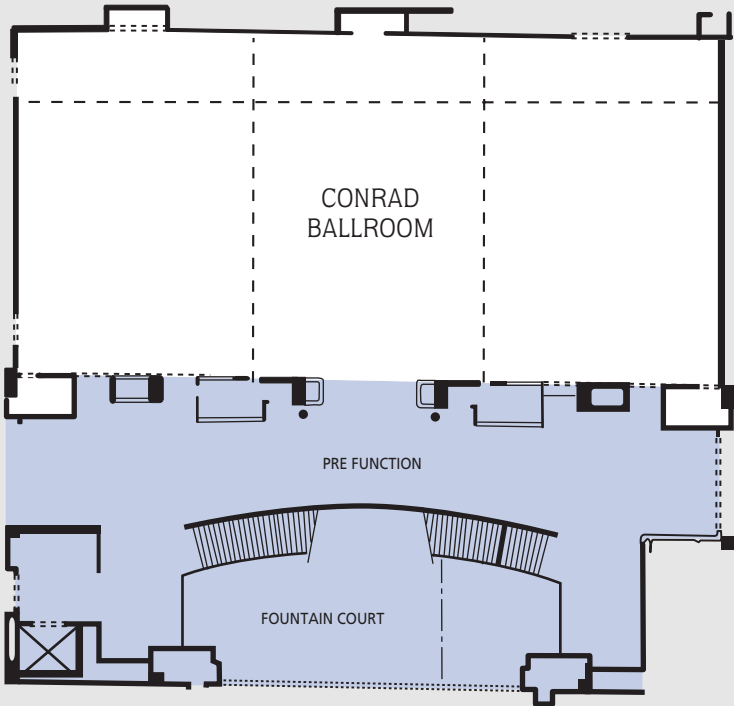

CONRAD BALLROOM