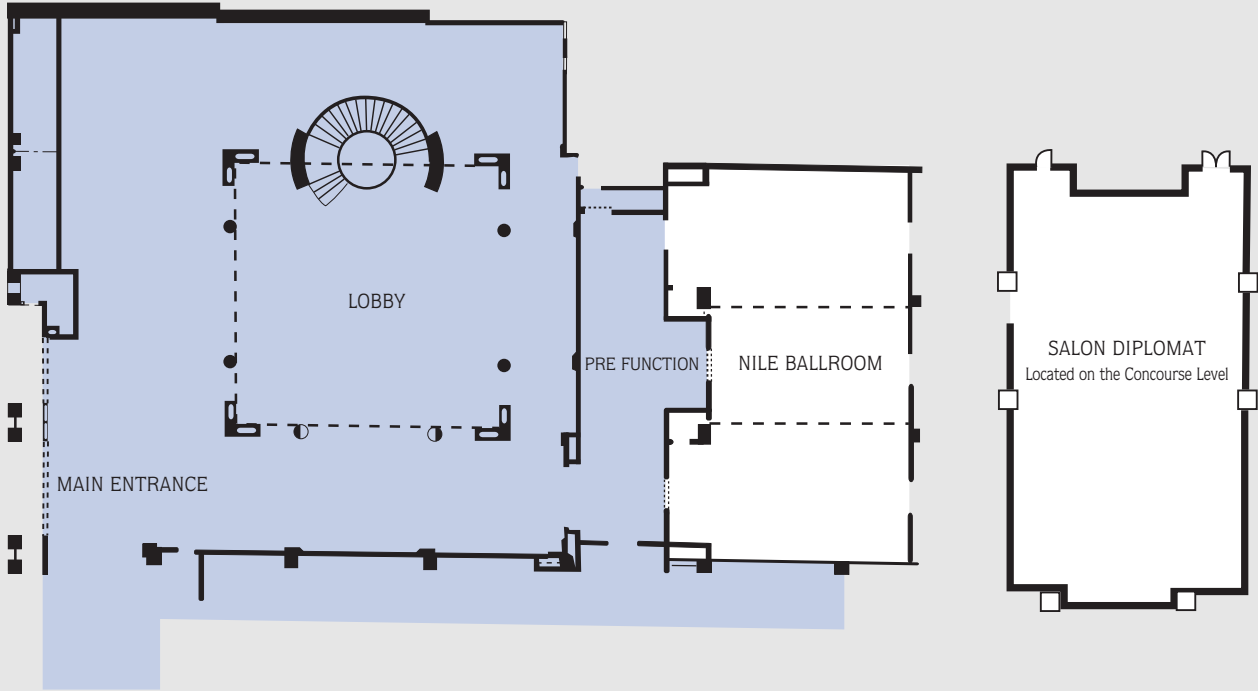

LOBBY LEVEL - MAIN ENTRANCE