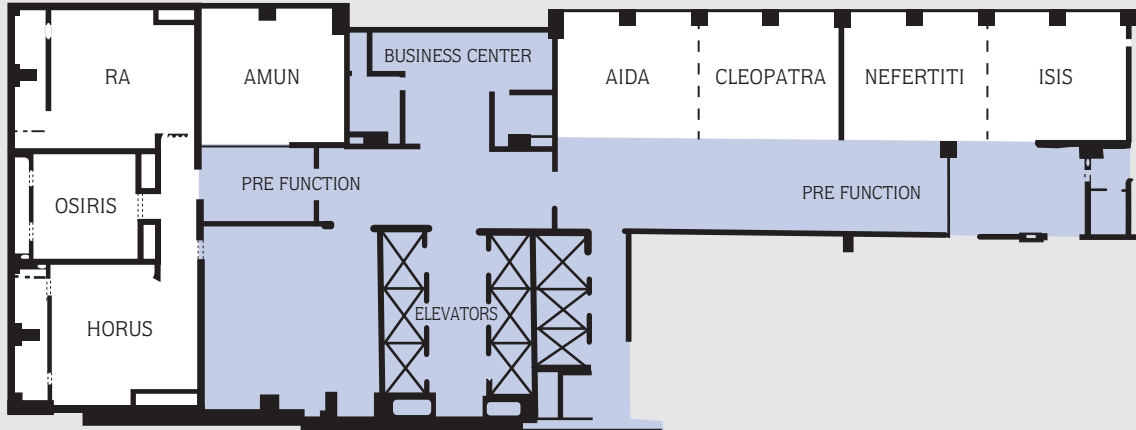

Room	Area		Dimensions		Height		Capacities						
	Sq m	Sq ft	Metres	Feet	Metres	Feet	Classroom	Theatre	Banquet	Reception	Conference	U-shape	H-Square
Conrad Ballroom	882	9,494	42x21	137'9"x68'11"	10	32'	550	1000	750	1200	-	-	-
Conrad Foyer	294	3,165	42x7	137'9"x23'	7	23'	-	-	-	300	-	-	-
Salon A, B or C	273	2,939	13x21	42'8"x68'11"	7	23'	150	250	-	-	-	50	60
Nile Ballroom	390	4,198	26x15	85'4"x49'3"	3.75	12'3"	180	250	-	-	-	70	80
Nile Foyer	154	1,658	22x7	72'2"x23'	3.2	10'6"	-	-	-	-	-	-	-
Salon A or C	134	1,442	15.6x8.6	51'2"x28'3"	3.75	12'3"	36	80	60	80	-	36	42
Salon B	108	1,162	12.6x8.6	41'4"x28'3"	3.75	12'3"	36	80	60	80	-	36	42
Aida & Cleopatra	136	1,464	17x8	55'9"x26'3"	3	9'10"	70	100	80	80	-	42	55
Aida or Cleopatra	68	732	8.5x8	27'11"x26'3"	3	9'10"	30	40	40	40	-	25	30
Nefertiti & Isis	136	1,464	17x8	55'9"x26'3"	3	9'10"	70	100	80	80	-	42	55
Nefertiti or Isis	68	732	8.5x8	27'11"x26'3"	3	9'10"	30	40	40	40	-	25	30
Function Foyer	167	1,798	37x4.5	121'5"x14'9"	3	9'10"	-	-	-	-	-	-	-
Amun	63	678	8.4x7.5	27'7"x24'7"	3	9'10"	-	-	-	-	16	-	-
Ra	63	678	8.4x7.5	27'7"x24'7"	3	9'10"	-	-	-	-	16	-	-
Osiris	38	409	6.3x6	20'8"x19'8"	3	9'10"	-	-	-	-	10	-	-
Horus	76	818	9x8.4	29'6"x27'7"	3	9'10"	-	-	-	-	16	-	-
Salon Diplomat	352	3,789	22x16	72'2"x52'6"	3	9'10"	180	300	150	-	-	70	80
Salon Foyer	31	334	8.5x3.6	27'11"x11'10"	-	-	-	-	-	-	-	-	-

LOBBY LEVEL - FUNCTION ROOMS